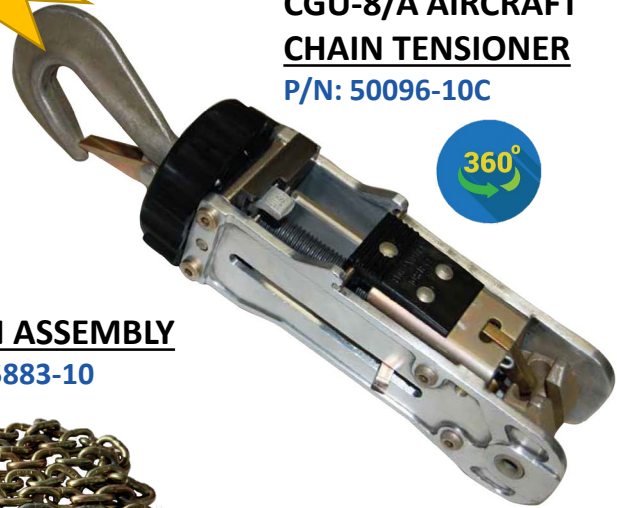

# MILITARY CARGO SYSTEMS

Dynatech now has a line of military cargo system solutions for its foreign military customers, partners and operators who are looking for core products such as, chain tensioners, latch assemblies, cargo nets, and cargo restraints, and more.

All of these products are built to withstand harsh environments while supporting mission-critical situations with high quality, reliable assemblies and components.

**CGU-8/A AIRCRAFT  
CHAIN TENSIONER**  
P/N: 50096-10C

**CHAIN ASSEMBLY**  
P/N: 45883-10

**SEATING TRACKS**

P/N: 40456-10-XXX\* – Medium Duty  
P/N: 40467-10-XXX\* – Heavy Duty

**CGU-1/B TIEDOWN STRAP ASSEMBLIES**  
P/N: 41842-10C (Custom assemblies available)