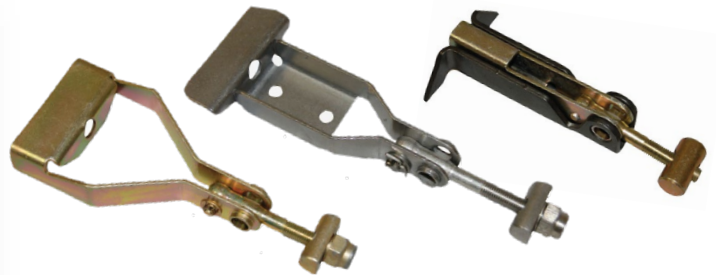

LATCH ASSEMBLIES, CONTAINER

P/N: 44477-11
P/N: 45596-10 / -11
P/N: 48350-10 / -12, -13, -14